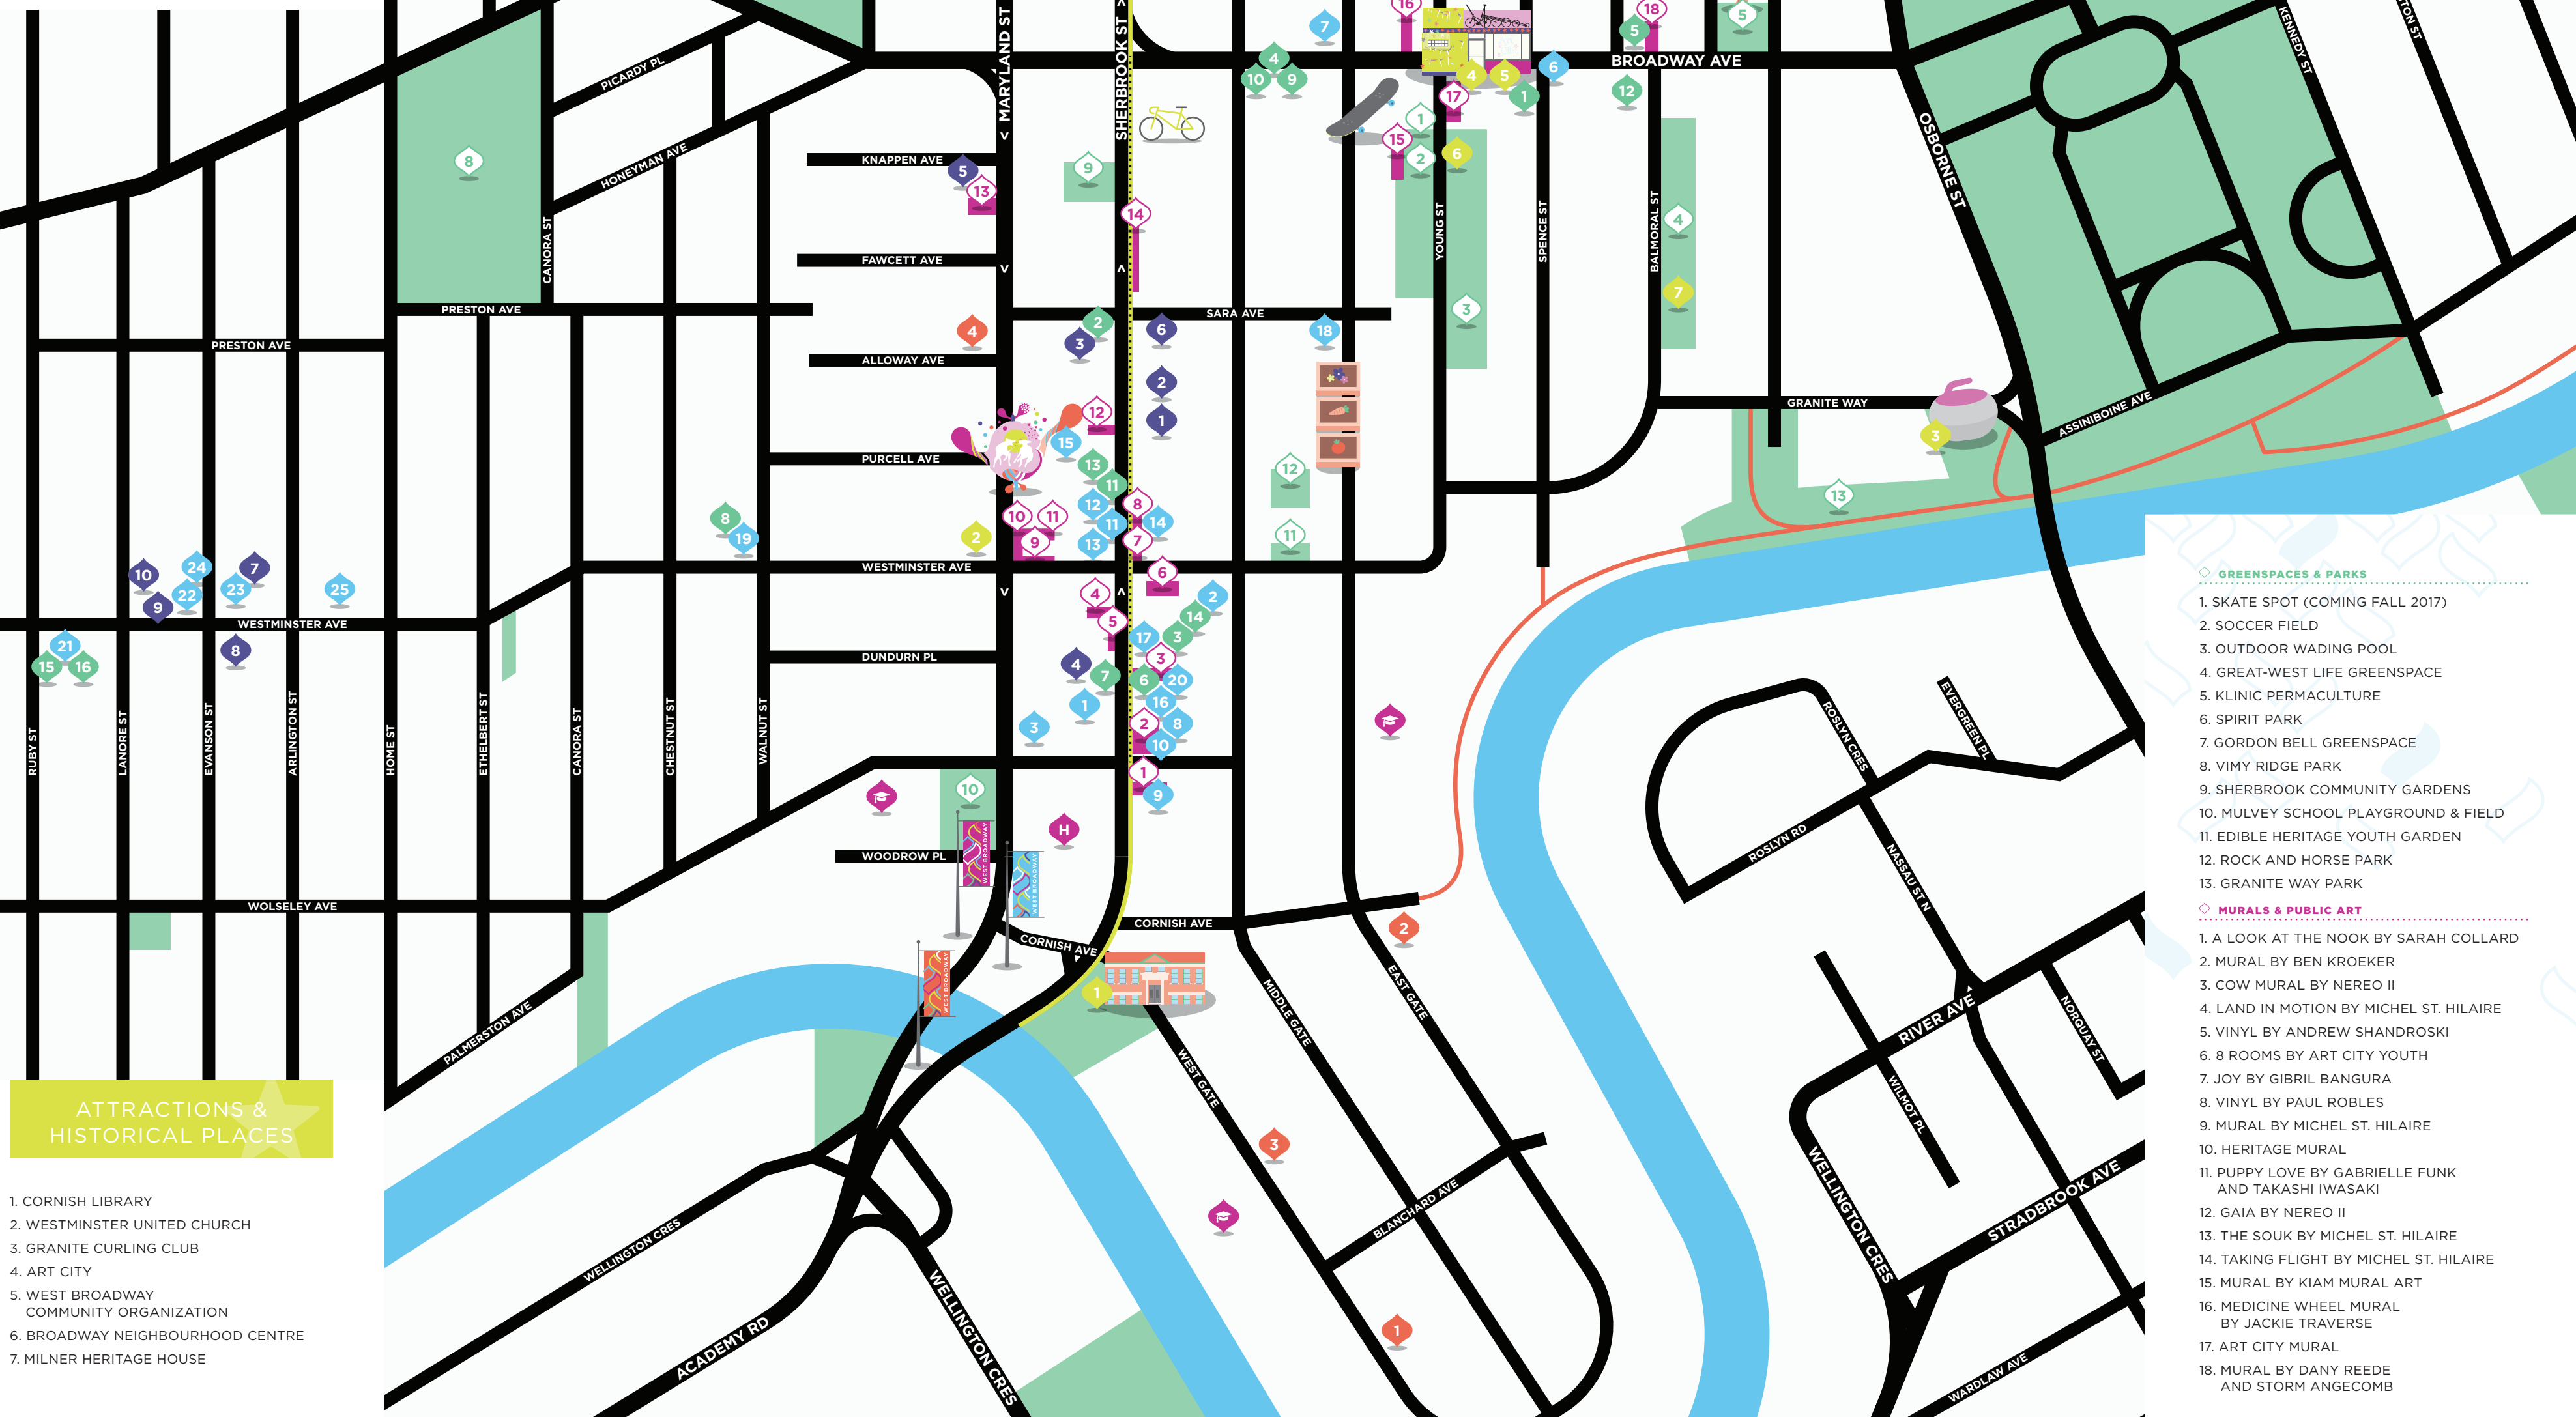

LEGEND

-  SHERBROOK STREET BIKE PATH
-  SHERBROOK PROTECTED BIKE LANE
-  CORNISH PATH
-  MURALS
-  PARKS & GREENSPACES
-  SCHOOL
-  HOSPITAL
-  ONE-WAY STREET

Explore

ATTRactions & HISTORICAL PLACES

1. CORNISH LIBRARY
2. WESTMINSTER UNITED CHURCH
3. GRANITE CURLING CLUB
4. ART CITY
5. WEST BROADWAY COMMUNITY ORGANIZATION
6. BROADWAY NEIGHBOURHOOD CENTRE
7. MILNER HERITAGE HOUSE

◆ RESTAURANTS & BARS

1. THOM BARGEN COFFEE AND TEA
2. CHARISMA OF INDIA
3. BELLA VISTA
4. PALATAL EXPRESS RESTAURANT
5. TIM HORTONS
6. WASABI ON BROADWAY
7. WANABEES DINER
8. THE HANDSOME DAUGHTER
9. THE NOOK
10. COUSIN'S DELI & LOUNGE
11. SHERBROOK STREET DELICATESSEN
12. STELLA'S CAFE AND BAKERY
13. SUBWAY
14. THE TALLEST POPPY
15. KHAO HOUSE
16. BISTRO DANSK RESTAURANT
17. BOON BURGER CAFE
18. LANGSIDE GROCERY (COMING SPRING 2017)
19. 1958 COMMUNITY CAFE
20. PIZZA BITE RESTAURANT
21. THE NEIGHBOURHOOD BOOKSTORE & CAFE
22. VERDE JUICE BAR
23. ORGANIC PLANET
24. JOY'S TEA
25. TALL GRASS PRAIRIE

◆ MURALS & PUBLIC ART

1. A LOOK AT THE NOOK BY SARAH COLLARD
2. MURAL BY BEN KROEKER
3. COW MURAL BY NEREO II
4. LAND IN MOTION BY MICHEL ST. HILAIRE
5. VINYL BY ANDREW SHANDROSKI
6. 8 ROOMS BY ART CITY YOUTH
7. JOY BY GIBRIL BANGURA
8. VINYL BY PAUL ROBLES
9. MURAL BY MICHEL ST. HILAIRE
10. HERITAGE MURAL
11. PUPPY LOVE BY GABRIELLE FUNK AND TAKASHI IWASAKI
12. GAIA BY NEREO II
13. THE SOUK BY MICHEL ST. HILAIRE
14. TAKING FLIGHT BY MICHEL ST. HILAIRE
15. MURAL BY KIAM MURAL ART
16. MEDICINE WHEEL MURAL BY JACKIE TRAVERSE
17. ART CITY MURAL
18. MURAL BY DANY REEDE AND STORM ANGECOMB